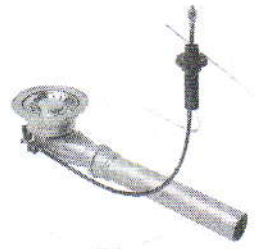

139

Waste fittings

Standard wastes semi-integrated 3 1/2" (not available yet)

Description	Art. No.	FUN No.
Standard basket strainer waste semi-integrated 3 1/2" no overflow connection	AH303489	

Description	Art. No.	FUN No.
Standard basket strainer waste semi-integrated 3 1/2" with overflow connection	AH303490	

Space saver wastes integrated 3 1/2"

Description	Art. No.	FUN No.
Basket strainer space saver waste integrated 3 1/2" no overflow connection	AH303483	112.0036.072

Description	Art. No.	FUN No.
Basket strainer space saver waste integrated 3 1/2" with overflow connection	AH303482	112.0036.073

209

Waste fittings

Space saver wastes integrated 3 1/2"

Description	Art. No.	FUN No.
Pop-up space saver waste integrated 3 1/2" no overflow connection with cable 550 mm	AH303481	112.0036.069

Description	Art. No.	FUN No.
Pop-up space saver waste integrated 3 1/2" with overflow connection with cable 550 mm	AH303480	112.0036.070