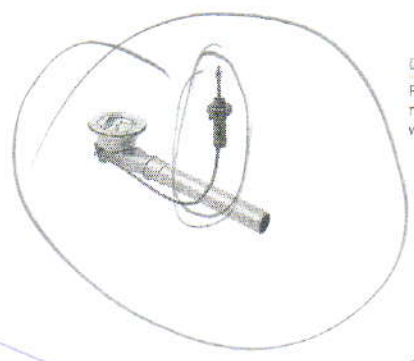

133

Waste fittings

The Gurneset Pass, at 2165 metres, was traversed by the Romans and Celts of antiquity. The road only opens in the summer.

Waste fittings

32

WORDING

3

Waste fittings

x POP UP

4 basket strainer

a

Space saver wastes 3 1/2"

Description	Art. No.	FUN No.
Pop-up space saver waste 3 1/2" no overflow connection with cable 550 mm	AH303833	112.0036.061

Description	Art. No.	FUN No.
Pop-up space saver waste 3 1/2" with overflow connection incl. 2nd centre screw and spacer for granite excl. overflow, excl. cable	AH303824	112.0036.062