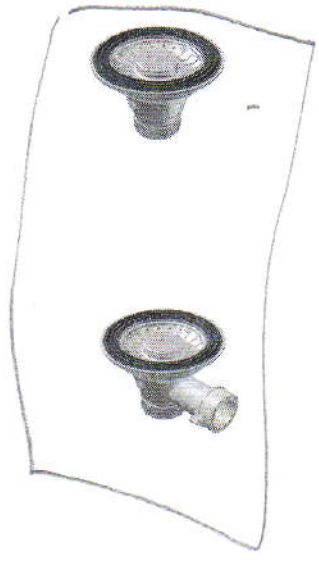

139

Waste fittings

Standard wastes semi-integrated 3 1/2" (not available yet)

Description	Art. No.	FUN No.
Standard basket strainer waste semi-integrated 3 1/2" no overflow connection	AH303489	

Description	Art. No.	FUN No.
Standard basket strainer waste semi-integrated 3 1/2" with overflow connection	AH303490	

Space saver wastes integrated 3 1/2"

Description	Art. No.	FUN No.
Basket strainer space saver waste integrated 3 1/2" no overflow connection	AH303483	112.0036.072

Description	Art. No.	FUN No.
Basket strainer space saver waste integrated 3 1/2" with overflow connection	AH303482	112.0036.073

209

Waste fittings

Space saver wastes integrated 3 1/2"

Description	Art. No.	FUN No.
Pop-up space saver waste integrated 3 1/2" no overflow connection with cable 550 mm	AH303481	112.0036.069

Description	Art. No.	FUN No.
Pop-up space saver waste integrated 3 1/2" with overflow connection with cable 550 mm	AH303480	112.0036.070

Standard wastes 3 1/2" (not available yet)

Description	Art. No.	FUN No.
Integrated Standard basket strainer waste 3 1/2" no overflow connection	AH303485	

Description	Art. No.	FUN No.
Integrated Standard basket strainer waste 3 1/2" with overflow connection	AH303484	