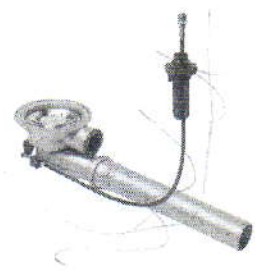

Space saver wastes integrated 3 1/2"

Description	Art. No.	FUN No.
Basket strainer space saver waste integrated 3 1/2" no overflow connection	AH303483	112.0036.072

Description	Art. No.	FUN No.
Basket strainer space saver waste integrated 3 1/2" with overflow connection	AH303482	112.0036.073

209

Waste fittings

Space saver wastes integrated 3 1/2"

Description	Art. No.	FUN No.
Pop-up space saver waste integrated 3 1/2" no overflow connection with cable 550 mm	AH303481	112.0036.069

Description	Art. No.	FUN No.
Pop-up space saver waste integrated 3 1/2" with overflow connection with cable 550 mm	AH303480	112.0036.070

Standard wastes 3 1/2" (not available yet)

Description	Art. No.	FUN No.
Integrated Standard basket strainer waste 3 1/2" no overflow connection	AH303485	

Description	Art. No.	FUN No.
Integrated Standard basket strainer waste 3 1/2" with overflow connection	AH303484	